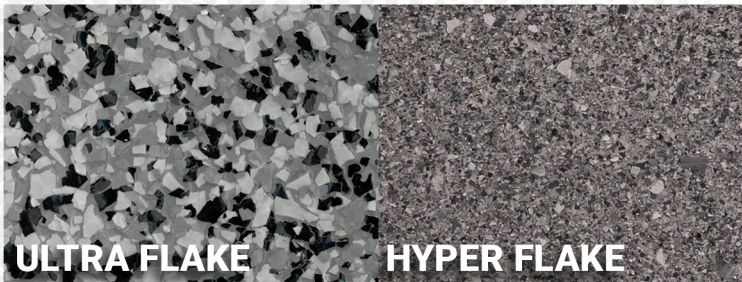

SUITABLE FOR USE IN:

SEE ALL SYSTEMS
ONLINE
WWW.ALLPURPOSE.COM.AU

BRISBANE : HEAD OFFICE 2 JIJAWS STREET, SUMNER PARK, QLD 4074
MELBOURNE: KEILOR BRANCH 17 WEBBER PARADE, KEILOR EAST, VIC 3033
MELBOURNE: HALLAM BRANCH 39B RIMFIRE DR, HALLAM, VIC 3803